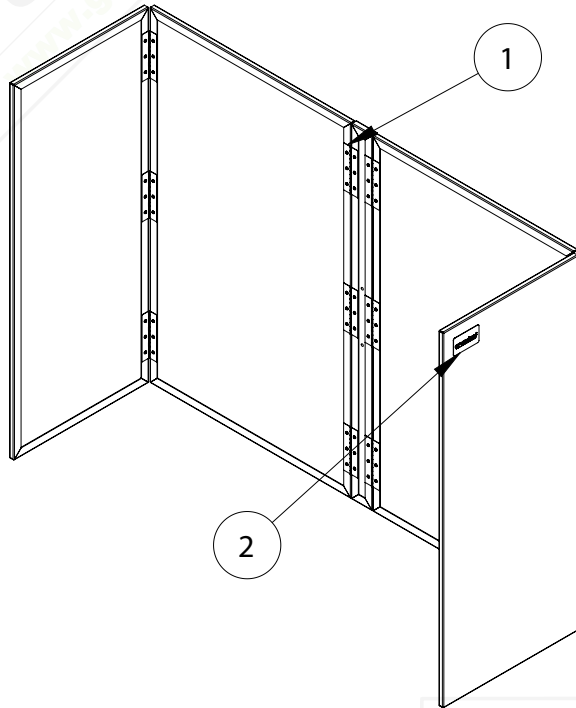

ML-F4863T

Facade - Bi-Folding Open H 48" W 63" Fits "AT-(54 & 60)22"

#	QTY.	PART NUMBER	DESCRIPTION
1	12	33-006	HINGE - PIANO, 6"
2	1	83-009	BADGE - MIGHTY LIGHT

TOP VIEW

BACK VIEW

SIDE VIEW