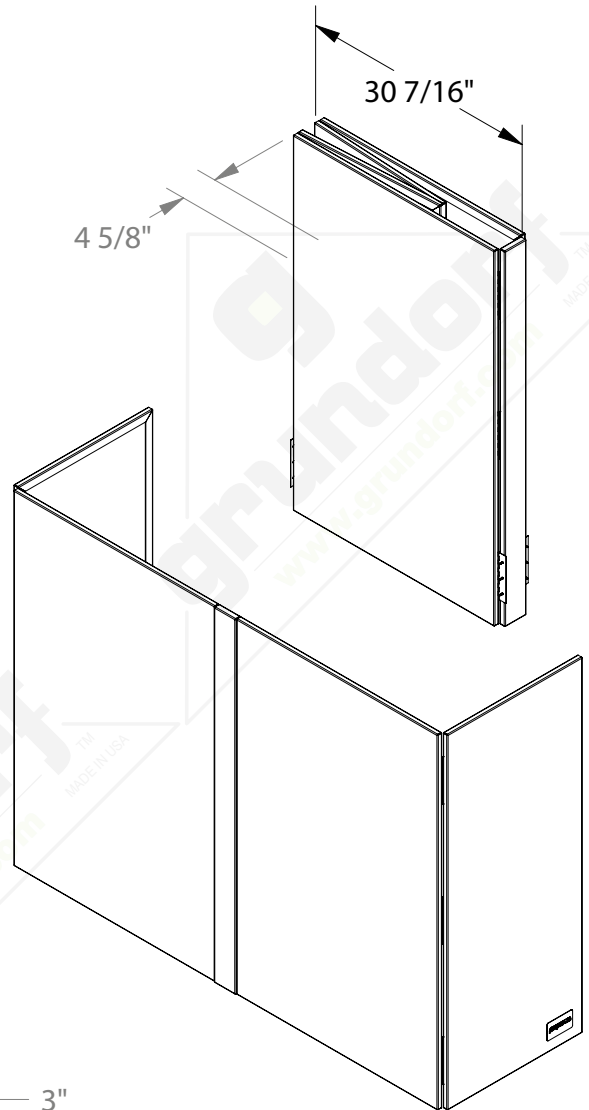

ML-F4863T

Facade - Bi-Folding Open H 48" W 63" Fits "AT-(54 & 60)22"

#	QTY.	PART NUMBER	DESCRIPTION
1	12	33-006	HINGE - PIANO, 6"
2	1	83-009	BADGE - MIGHTY LIGHT

TOP VIEW

BACK VIEW

SIDE VIEW