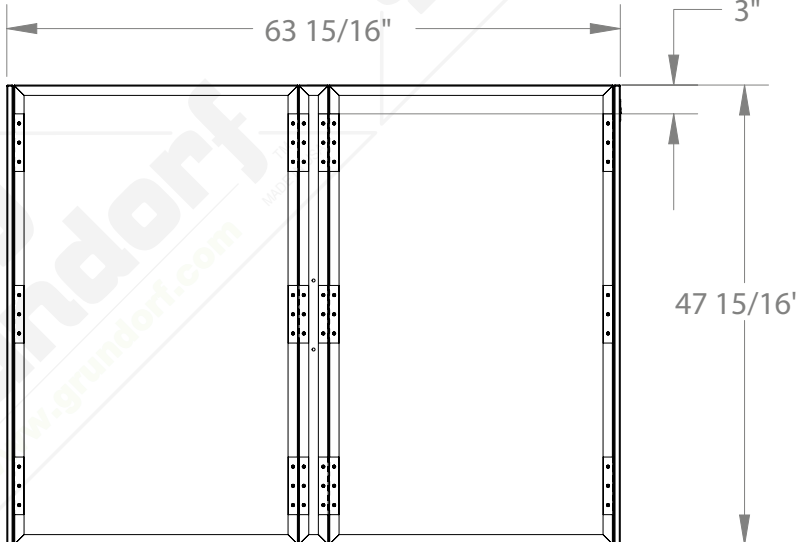

ML-F4863T

Facade - Bi-Folding Open H 48" W 63" Fits "AT-(54 & 60)22"

#	QTY.	PART NUMBER	DESCRIPTION
1	12	33-006	HINGE - PIANO, 6"
2	1	83-009	BADGE - MIGHTY LIGHT

TOP VIEW

BACK VIEW

SIDE VIEW